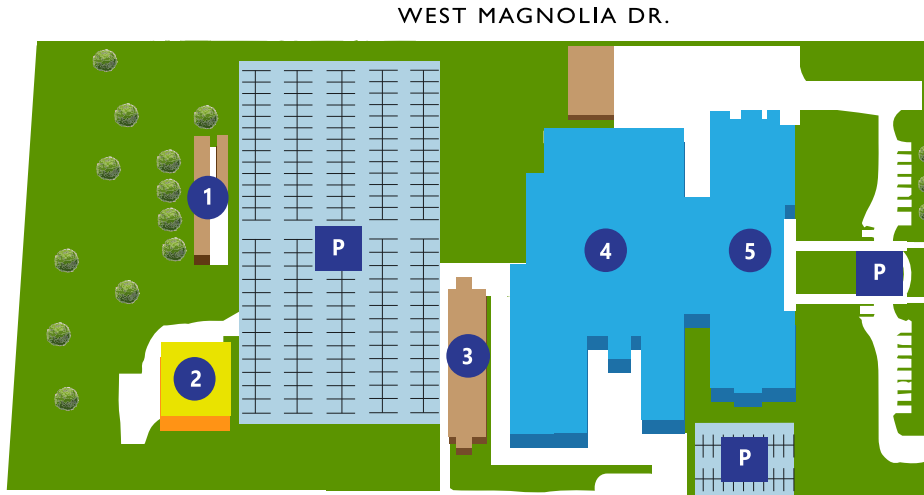

↑ PARIS RD. in Welding/HVAC/Electrical (4508 Paris Rd.)