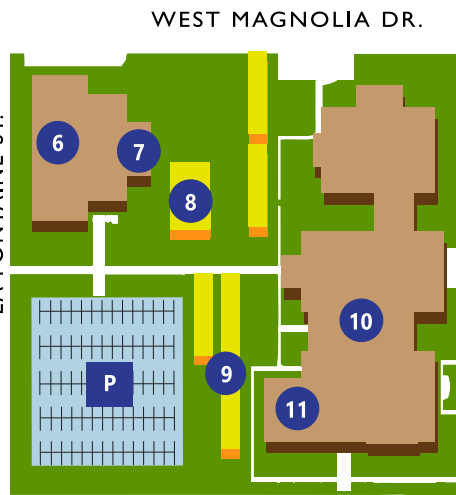

Nunez Community College
 3710 Paris Road
 Chalmette, LA 70043
 504-278-6467
 www.nunez.edu

CAMPUS MAP

FACILITIES

1. Industrial Technology/PTEC Distillation Plant
2. Culinary Arts
3. Allied Health & Sciences: Building D
4. Technical Programs
5. Kane Technology Wing
6. Physical Activities Center: PAC & PTEC
7. Fitness Center
8. Student Government Assoc. & Bookstore
9. Student Health Center & Adult Education
10. Art, Science & Technology: AST Building
11. Pelican Bay Café
12. Pond & Gazebo
13. Fine Arts Building
14. Administration Building

- Temporary Building
- Permanent Building
- Under Construction

↑ PARIS RD. in Welding/HVAC/Electrical (4508 Paris Rd.)